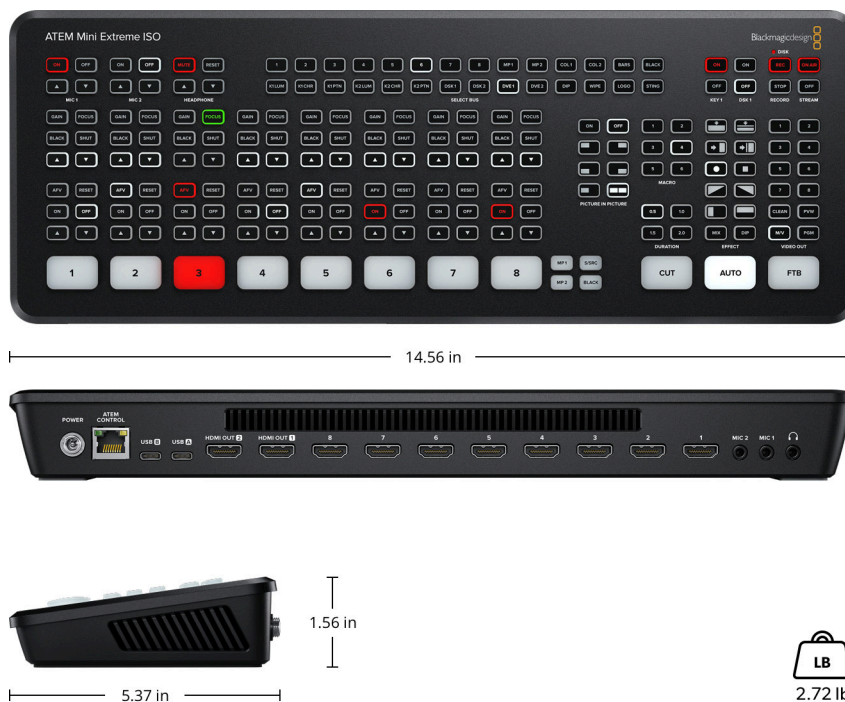

Operating Systems

Mac 10.15 Catalina,
Mac 11.1 Big Sur or later.

Windows 10, 64-bit.

Power Requirements

Power Supply

1 x External 12V power supply.

Power Usage

36W

Physical Specifications

Environmental Specifications

Operating Temperature

5° C to 40° C (41° - 104° F)

Storage Temperature

-10° to 60° C (14° to 140° F)

Relative Humidity

0% to 90% non-condensing