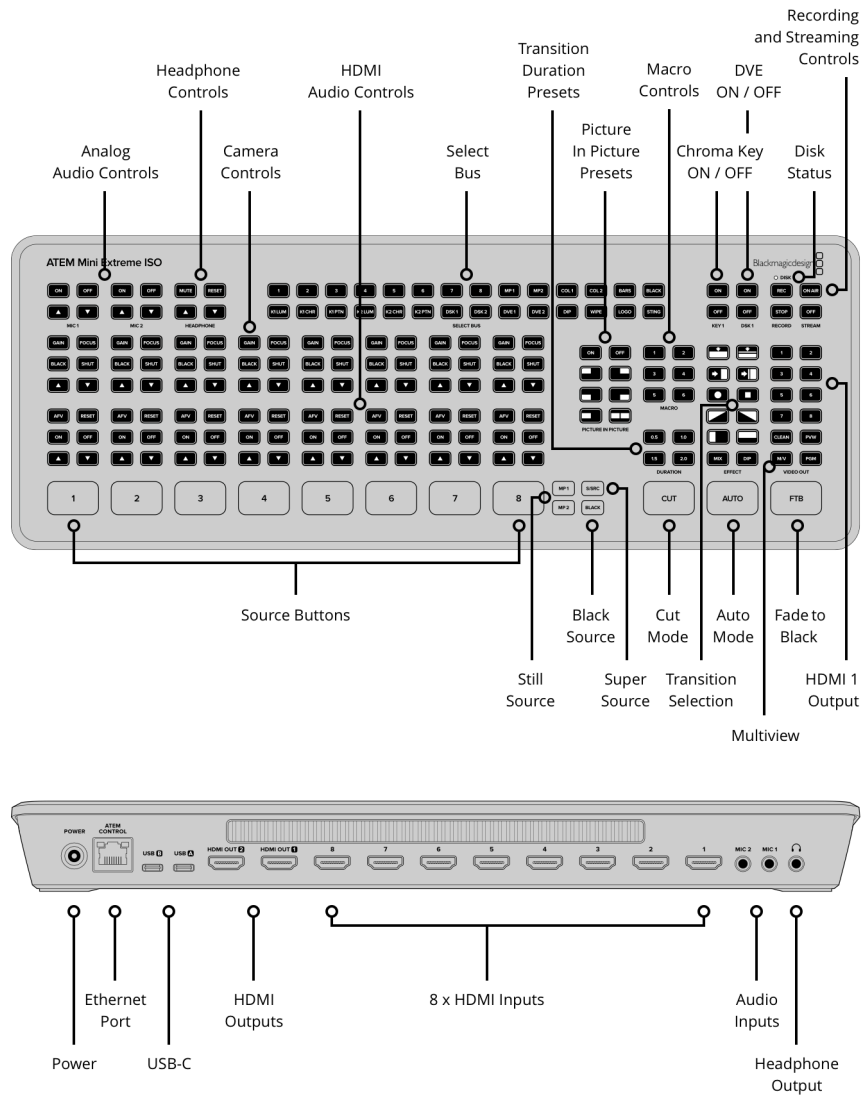

ATEM Mini Extreme ISO

ATEM Mini Extreme ISO includes all the features of ATEM Mini Extreme, plus also records 9 separate H.264 video streams in real time, allowing capture of all 8 clean feed inputs as well as the program video. A DaVinci Resolve project file is also saved allowing the project to be recreated and edited later!

Total Audio Inputs

2 x 3.5mm stereo mini jack.

Total Audio Outputs

1 x 3.5mm stereo mini jack.

Timecode Connection

None

HDMI Video Inputs

8 x HDMI type A, 10-bit HD switchable.
2 channel embedded audio.

Video Input Re-Sync

On all 8 HDMI inputs.

Frame Rate and Format Converters

On all 8 HDMI inputs.

HDMI Program Outputs

2

Ethernet

Ethernet supports 10/100/1000 BaseT for live streaming, software control, software updates and direct or network panel connection.

Computer Interface

2 x USB Type-C 3.1 Gen 1 for external drive recording, webcam out, software control, software updates and panel connection.

Standards

HD Video Input Standards

720p50, 720p59.94, 720p60
 1080p23.98, 1080p24, 1080p25,
 1080p29.97, 1080p30, 1080p50,
 1080p59.94, 1080p60
 1080i50, 1080i59.94, 1080i60